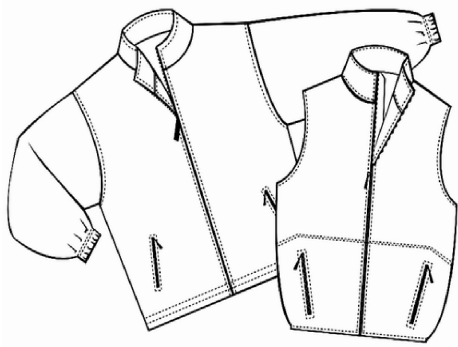

Polar Fleece Zipper Jacket & Vest

- Features**
- * 14.75 oz. Polar Fleece brushed for softness with anti-pill treatment
 - * Full-zip front
 - * Two zippered side pockets
 - * Embroidered with school name

Nylon Jacket with Fleece Lining & Hood

- Features**
- * Covered side pockets with zipper closure
 - * Full-zip front
 - * Hood
 - * Embroidered with school name

ST. MARY'S CATHOLIC SCHOOL, MANSFIELD

OUTERWEAR ORDER FORM - Optional Date _____